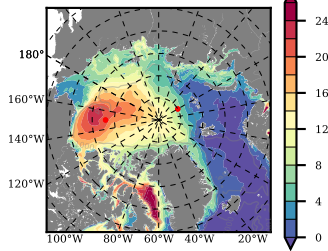

ERA01NEM405MLD mean FWC (m) over 1991

Mean FWC (m) from BG Obs Sys. (Proshutinsky et al. GRL2018) over year 2003-2017

Mean FWC (m) from Init State

ERA01NEM405MLD mean SSH anomaly

Mean DOT from Armitage et al. 2017 2003-2014