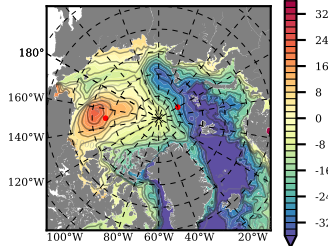

ERA01NEM405MLD mean FWC (m) over 1991

Mean FWC (m) from BG Obs Sys. (Proshutinsky et al. GRL2018) over year 2003-2017

Mean FWC (m) from Init State

ERA01NEM405MLD mean SSH anomaly

Mean DOT from Armitage et al. 2017 2003-2014