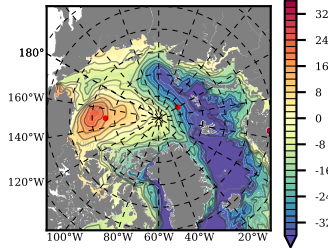

ERA01NEM405MLD mean FWC (m) over 1992

Mean FWC (m) from BG Obs Sys. (Proshutinsky et al. GRL2018) over year 2003-2017

Mean FWC (m) from Init State

ERA01NEM405MLD mean SSH anomaly

Mean DOT from Armitage et al. 2017 2003-2014