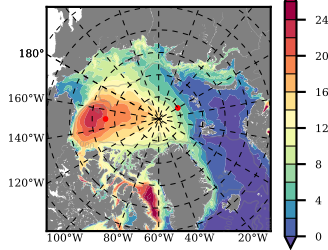

ERA01NEM405MLD mean FWC (m) over 1992

Mean FWC (m) from BG Obs Sys. (Proshutinsky et al. GRL2018) over year 2003-2017

Mean FWC (m) from Init State

ERA01NEM405MLD mean SSH anomaly

Mean DOT from Armitage et al. 2017 2003-2014