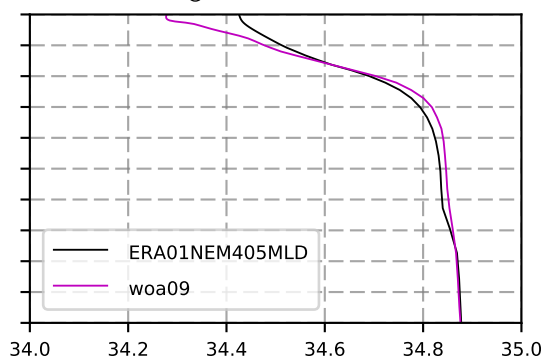

1979 mean temperature
@ moor BRAVO box

1979 mean Salinity
@ moor BRAVO box

@ moor ALPHA box

@ moor ALPHA box