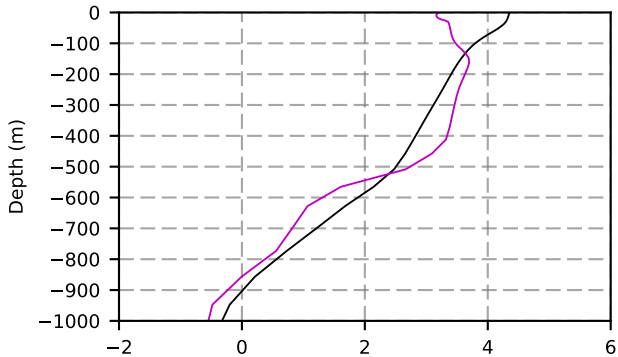

1979 mean temperature
@ moor GIN seas box

1979 mean Salinity
@ moor GIN seas box

@ moor MIKE box

@ moor MIKE box