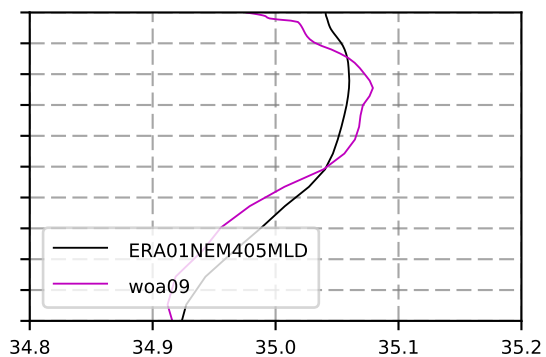

1979 mean temperature
@ moor GIN seas box

1979 mean Salinity
@ moor GIN seas box

@ moor MIKE box

@ moor MIKE box