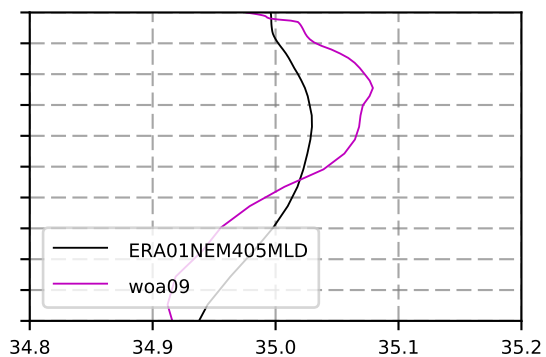

1980 mean temperature
@ moor GIN seas box

1980 mean Salinity
@ moor GIN seas box

@ moor MIKE box

@ moor MIKE box