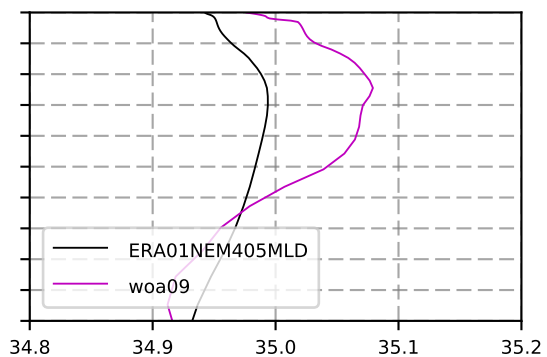

1981 mean temperature
@ moor GIN seas box

1981 mean Salinity
@ moor GIN seas box

@ moor MIKE box

@ moor MIKE box