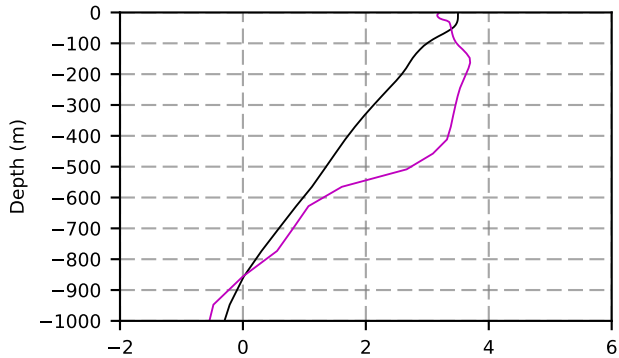

1982 mean temperature  
@ moor GIN seas box

1982 mean Salinity  
@ moor GIN seas box

@ moor MIKE box

@ moor MIKE box