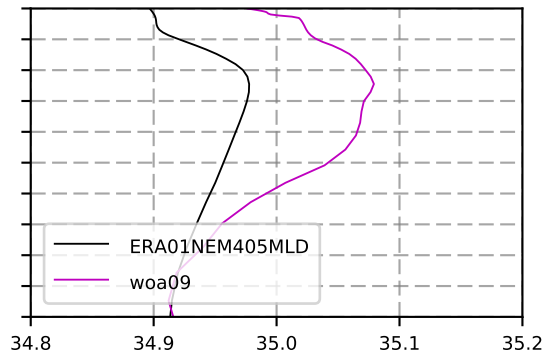

1982 mean temperature  
@ moor GIN seas box

1982 mean Salinity  
@ moor GIN seas box

@ moor MIKE box

@ moor MIKE box