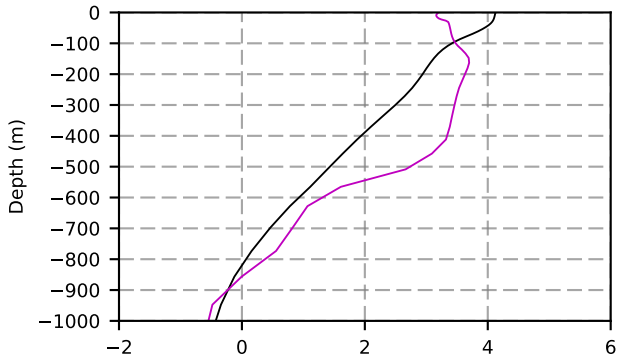

1983 mean temperature
@ moor GIN seas box

1983 mean Salinity
@ moor GIN seas box

@ moor MIKE box

@ moor MIKE box