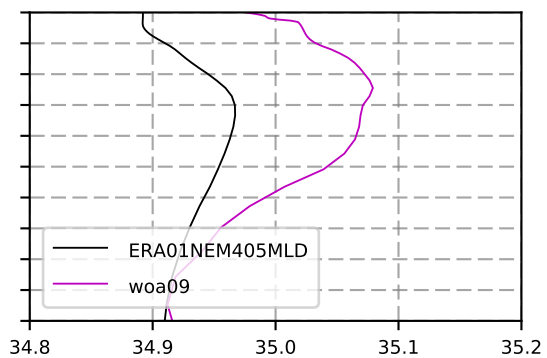

1983 mean temperature
@ moor GIN seas box

1983 mean Salinity
@ moor GIN seas box

@ moor MIKE box

@ moor MIKE box