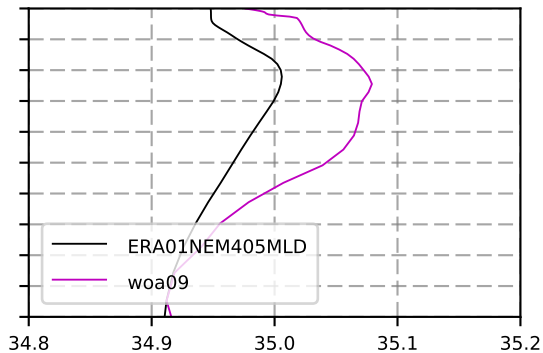

1984 mean temperature
@ moor GIN seas box

1984 mean Salinity
@ moor GIN seas box

@ moor MIKE box

@ moor MIKE box