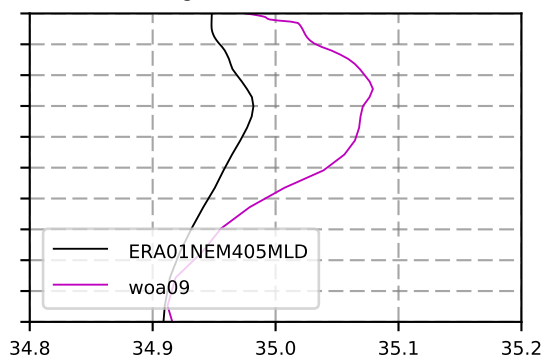

1985 mean temperature
@ moor GIN seas box

1985 mean Salinity
@ moor GIN seas box

@ moor MIKE box

@ moor MIKE box