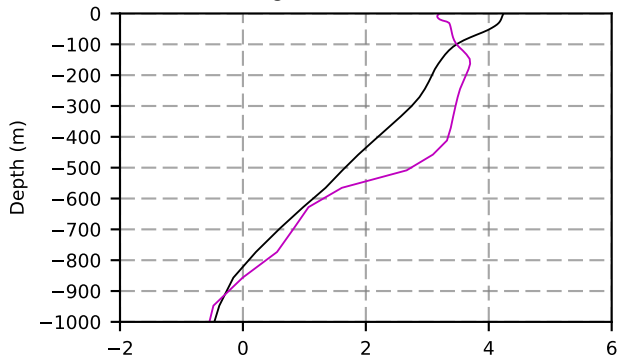

1985 mean temperature
@ moor GIN seas box

1985 mean Salinity
@ moor GIN seas box

@ moor MIKE box

@ moor MIKE box