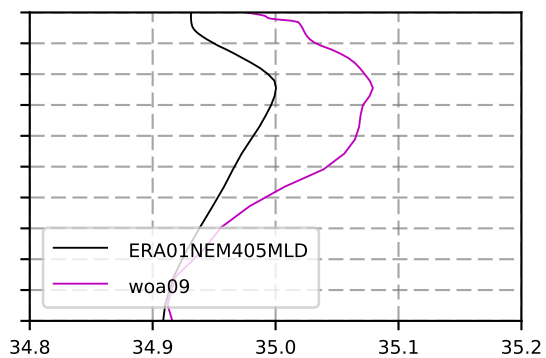

1986 mean temperature  
@ moor GIN seas box

1986 mean Salinity  
@ moor GIN seas box

@ moor MIKE box

@ moor MIKE box