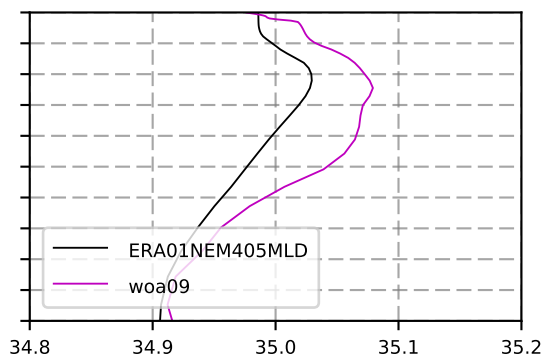

1987 mean temperature
@ moor GIN seas box

1987 mean Salinity
@ moor GIN seas box

@ moor MIKE box

@ moor MIKE box