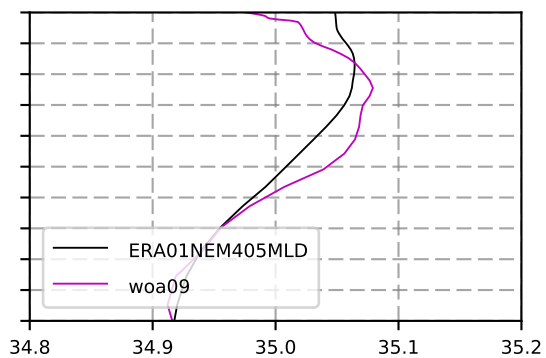

1991 mean temperature
@ moor GIN seas box

1991 mean Salinity
@ moor GIN seas box

@ moor MIKE box

@ moor MIKE box