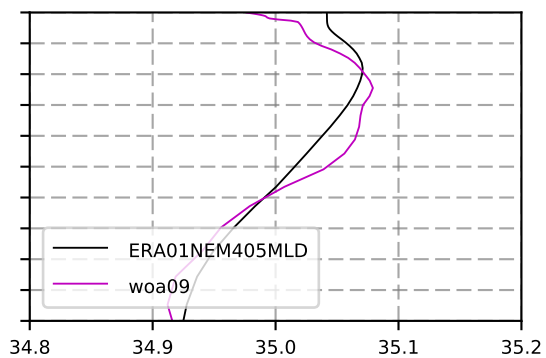

1992 mean temperature
@ moor GIN seas box

1992 mean Salinity
@ moor GIN seas box

@ moor MIKE box

@ moor MIKE box