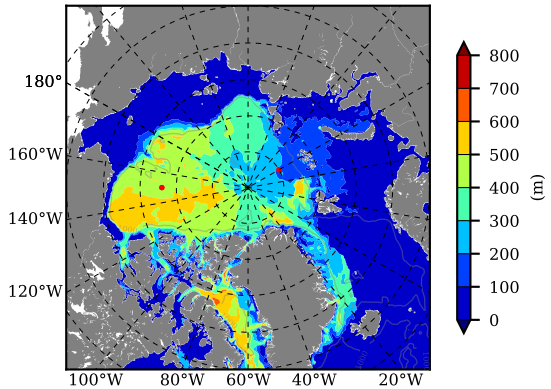

ERA01NEM405NMP AW Max Temp over 1979

AW Max Temp from PHC 3.0

ERA01NEM405NMP AW Max Temp depth

AW Max Temp depth from PHC 3.0