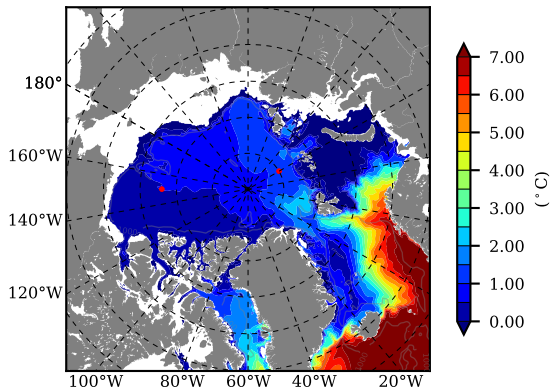

ERA01NEM405NMP AW Max Temp over 1979

AW Max Temp from PHC 3.0

ERA01NEM405NMP AW Max Temp depth

AW Max Temp depth from PHC 3.0