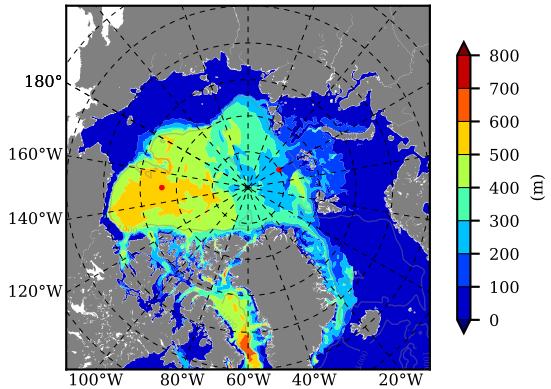

ERA01NEM405NMP AW Max Temp over
1980

AW Max Temp from
PHC 3.0

ERA01NEM405NMP AW Max Temp depth

AW Max Temp depth from
PHC 3.0