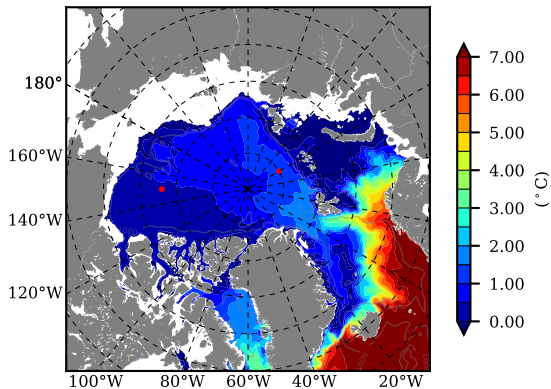

ERA01NEM405NMP AW Max Temp over
1980

AW Max Temp from
PHC 3.0

ERA01NEM405NMP AW Max Temp depth

AW Max Temp depth from
PHC 3.0