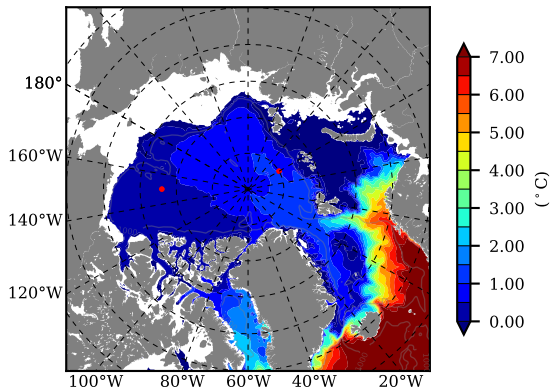

ERA01NEM405NMP AW Max Temp over 1981

AW Max Temp from PHC 3.0

ERA01NEM405NMP AW Max Temp depth

AW Max Temp depth from PHC 3.0