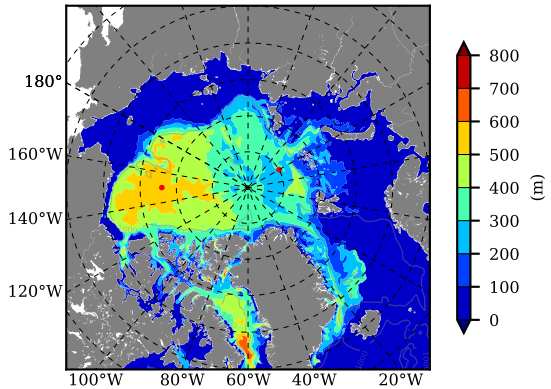

ERA01NEM405NMP AW Max Temp over 1981

AW Max Temp from PHC 3.0

ERA01NEM405NMP AW Max Temp depth

AW Max Temp depth from PHC 3.0