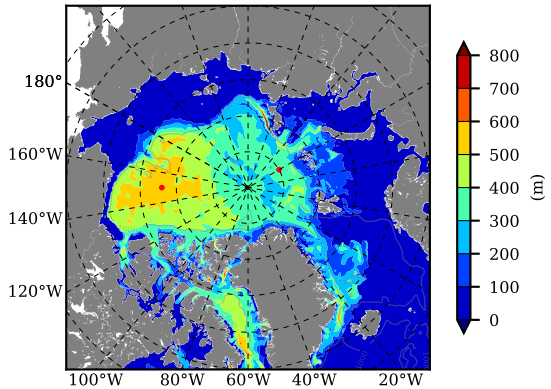

ERA01NEM405NMP AW Max Temp over 1982

AW Max Temp from PHC 3.0

ERA01NEM405NMP AW Max Temp depth

AW Max Temp depth from PHC 3.0