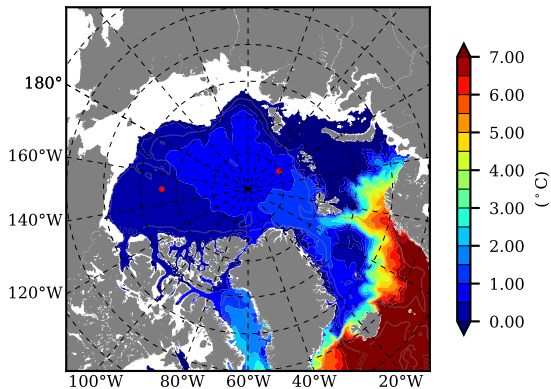

ERA01NEM405NMP AW Max Temp over 1982

AW Max Temp from PHC 3.0

ERA01NEM405NMP AW Max Temp depth

AW Max Temp depth from PHC 3.0