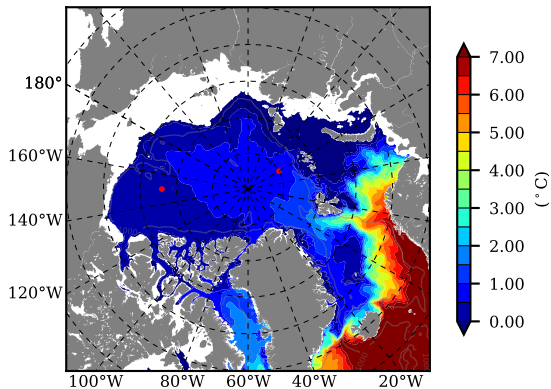

ERA01NEM405NMP AW Max Temp over  
1983

AW Max Temp from  
PHC 3.0

ERA01NEM405NMP AW Max Temp depth

AW Max Temp depth from  
PHC 3.0