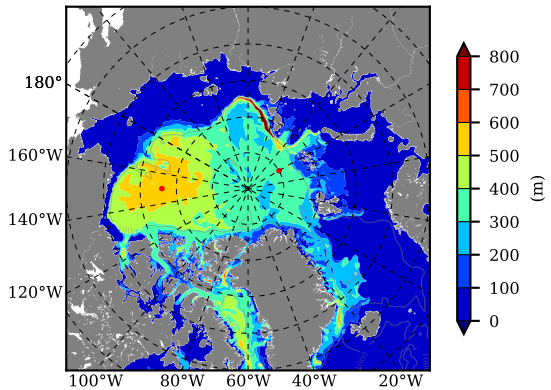

ERA01NEM405NMP AW Max Temp over  
1983

AW Max Temp from  
PHC 3.0

ERA01NEM405NMP AW Max Temp depth

AW Max Temp depth from  
PHC 3.0