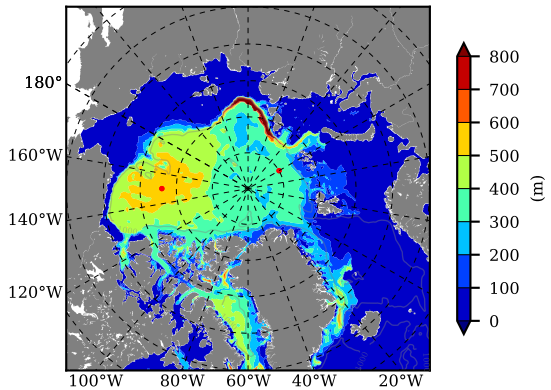

ERA01NEM405NMP AW Max Temp over 1984

AW Max Temp from PHC 3.0

ERA01NEM405NMP AW Max Temp depth

AW Max Temp depth from PHC 3.0