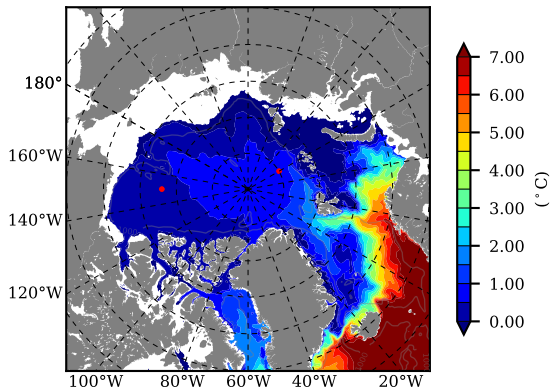

ERA01NEM405NMP AW Max Temp over 1984

AW Max Temp from PHC 3.0

ERA01NEM405NMP AW Max Temp depth

AW Max Temp depth from PHC 3.0