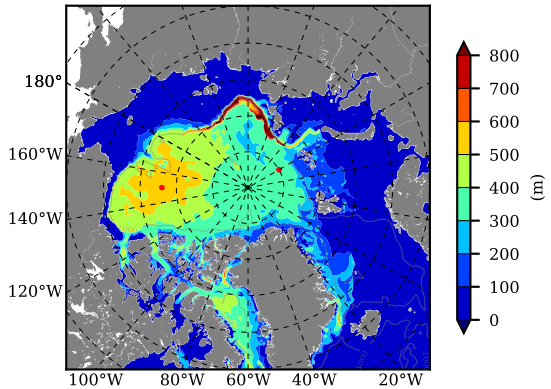

ERA01NEM405NMP AW Max Temp over 1985

AW Max Temp from PHC 3.0

ERA01NEM405NMP AW Max Temp depth

AW Max Temp depth from PHC 3.0