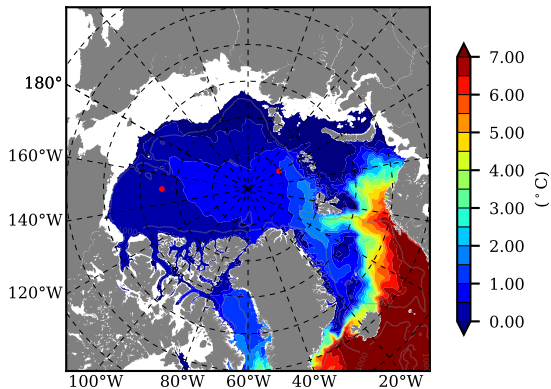

ERA01NEM405NMP AW Max Temp over 1985

AW Max Temp from PHC 3.0

ERA01NEM405NMP AW Max Temp depth

AW Max Temp depth from PHC 3.0