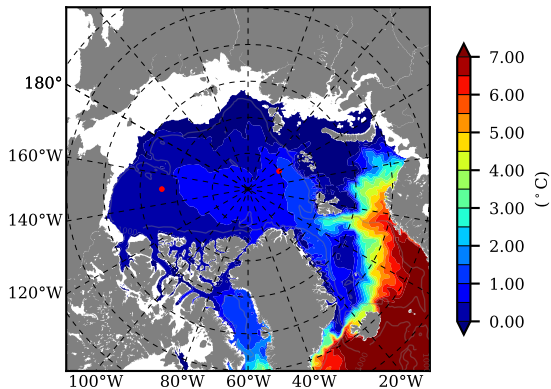

ERA01NEM405NMP AW Max Temp over 1986

AW Max Temp from PHC 3.0

ERA01NEM405NMP AW Max Temp depth

AW Max Temp depth from PHC 3.0