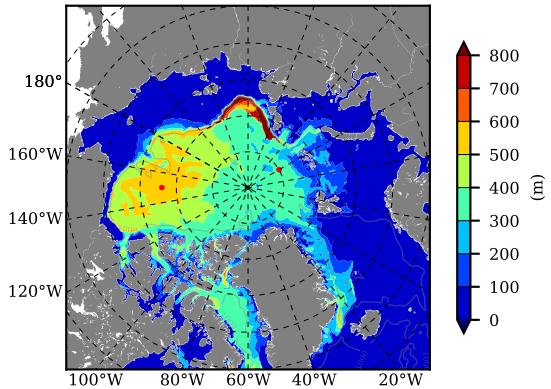

ERA01NEM405NMP AW Max Temp over 1986

AW Max Temp from PHC 3.0

ERA01NEM405NMP AW Max Temp depth

AW Max Temp depth from PHC 3.0