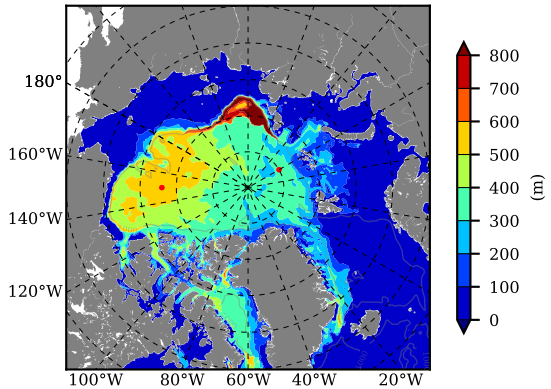

ERA01NEM405NMP AW Max Temp over 1987

AW Max Temp from PHC 3.0

ERA01NEM405NMP AW Max Temp depth

AW Max Temp depth from PHC 3.0