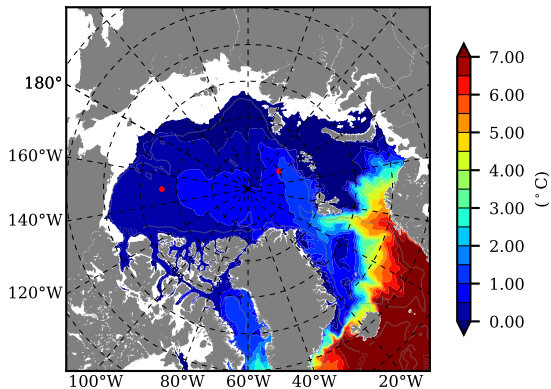

ERA01NEM405NMP AW Max Temp over 1987

AW Max Temp from PHC 3.0

ERA01NEM405NMP AW Max Temp depth

AW Max Temp depth from PHC 3.0