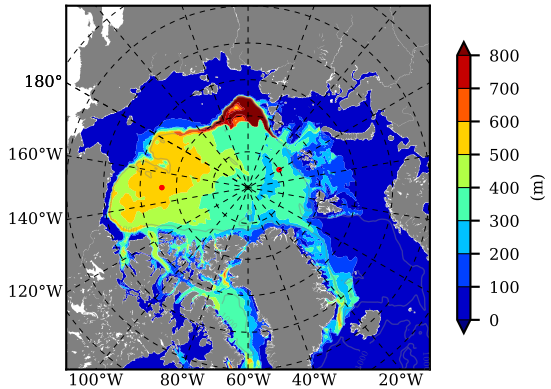

ERA01NEM405NMP AW Max Temp over 1988

AW Max Temp from PHC 3.0

ERA01NEM405NMP AW Max Temp depth

AW Max Temp depth from PHC 3.0