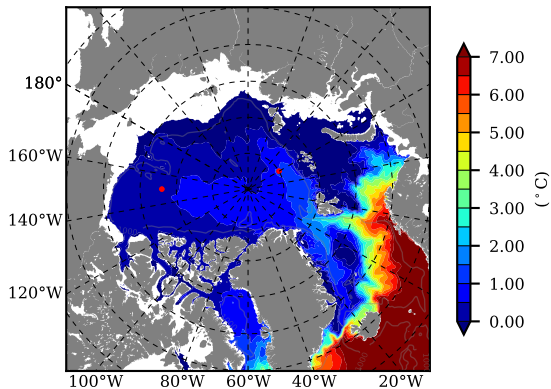

ERA01NEM405NMP AW Max Temp over 1988

AW Max Temp from PHC 3.0

ERA01NEM405NMP AW Max Temp depth

AW Max Temp depth from PHC 3.0