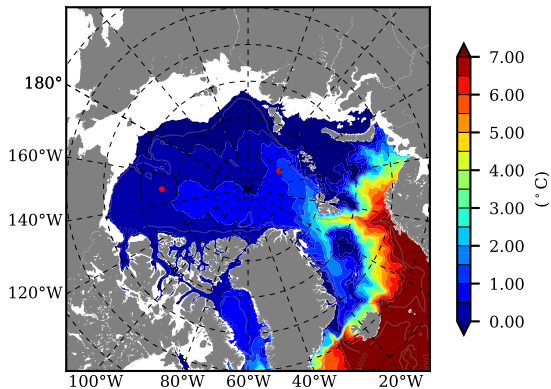

ERA01NEM405NMP AW Max Temp over
1989

AW Max Temp from
PHC 3.0

ERA01NEM405NMP AW Max Temp depth

AW Max Temp depth from
PHC 3.0