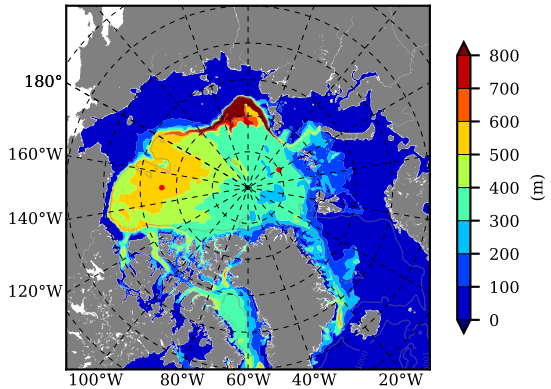

ERA01NEM405NMP AW Max Temp over
1989

AW Max Temp from
PHC 3.0

ERA01NEM405NMP AW Max Temp depth

AW Max Temp depth from
PHC 3.0