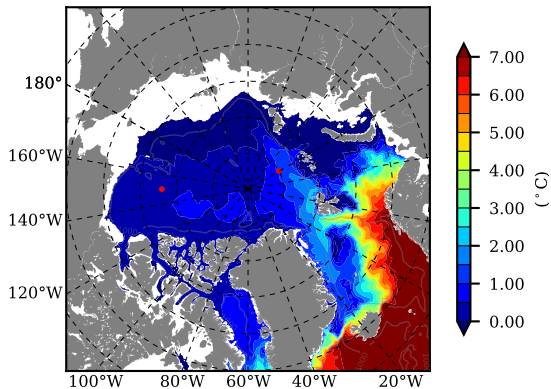

ERA01NEM405NMP AW Max Temp over 1991

AW Max Temp from PHC 3.0

ERA01NEM405NMP AW Max Temp depth

AW Max Temp depth from PHC 3.0