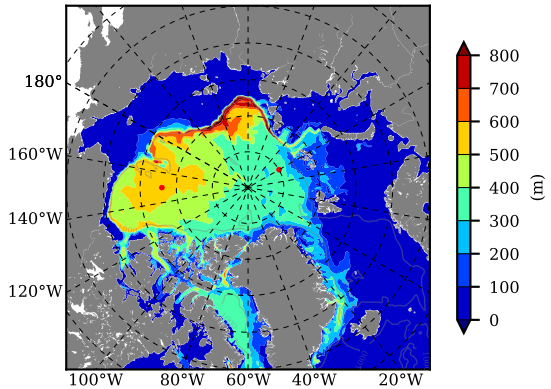

ERA01NEM405NMP AW Max Temp over 1991

AW Max Temp from PHC 3.0

ERA01NEM405NMP AW Max Temp depth

AW Max Temp depth from PHC 3.0