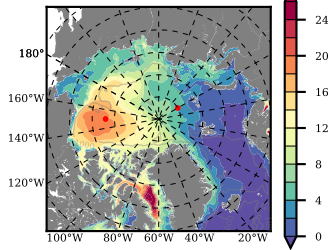

ERA01NEM405NMP mean FWC (m) over 1979

Mean FWC (m) from BG Obs Sys. (Proshutinsky et al. GRL2018) over year 2003-2017

Mean FWC (m) from Init State

ERA01NEM405NMP mean SSH anomaly

Mean DOT from Armitage et al. 2017 2003-2014