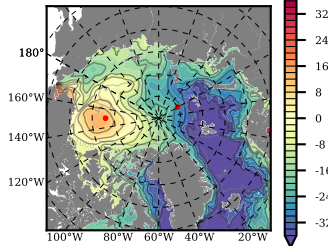

ERA01NEM405NMP mean FWC (m) over 1979

Mean FWC (m) from BG Obs Sys. (Proshutinsky et al. GRL2018) over year 2003-2017

Mean FWC (m) from Init State

ERA01NEM405NMP mean SSH anomaly

Mean DOT from Armitage et al. 2017 2003-2014