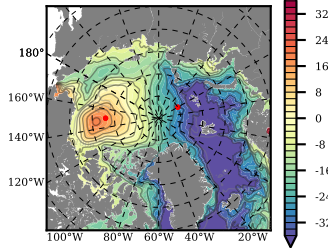

ERA01NEM405NMP mean FWC (m) over 1980

Mean FWC (m) from BG Obs Sys. (Proshutinsky et al. GRL2018) over year 2003-2017

Mean FWC (m) from Init State

ERA01NEM405NMP mean SSH anomaly

Mean DOT from Armitage et al. 2017 2003-2014