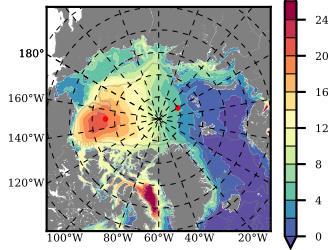

ERA01NEM405NMP mean FWC (m) over 1980

Mean FWC (m) from BG Obs Sys. (Proshutinsky et al. GRL2018) over year 2003-2017

Mean FWC (m) from Init State

ERA01NEM405NMP mean SSH anomaly

Mean DOT from Armitage et al. 2017 2003-2014