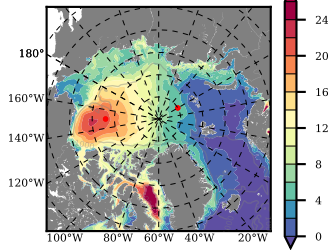

ERA01NEM405NMP mean FWC (m) over 1981

Mean FWC (m) from BG Obs Sys. (Proshutinsky et al. GRL2018) over year 2003-2017

Mean FWC (m) from Init State

ERA01NEM405NMP mean SSH anomaly

Mean DOT from Armitage et al. 2017 2003-2014