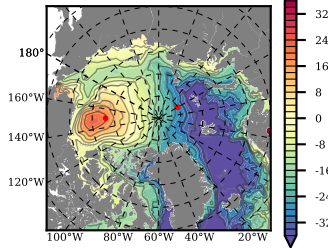

ERA01NEM405NMP mean FWC (m) over 1981

Mean FWC (m) from BG Obs Sys. (Proshutinsky et al. GRL2018) over year 2003-2017

Mean FWC (m) from Init State

ERA01NEM405NMP mean SSH anomaly

Mean DOT from Armitage et al. 2017 2003-2014