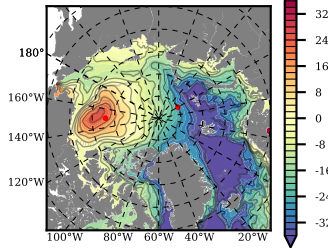

ERA01NEM405NMP mean FWC (m) over 1982

Mean FWC (m) from BG Obs Sys. (Proshutinsky et al. GRL2018) over year 2003-2017

Mean FWC (m) from Init State

ERA01NEM405NMP mean SSH anomaly

Mean DOT from Armitage et al. 2017 2003-2014