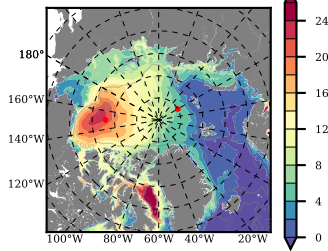

ERA01NEM405NMP mean FWC (m) over 1982

Mean FWC (m) from BG Obs Sys. (Proshutinsky et al. GRL2018) over year 2003-2017

Mean FWC (m) from Init State

ERA01NEM405NMP mean SSH anomaly

Mean DOT from Armitage et al. 2017 2003-2014