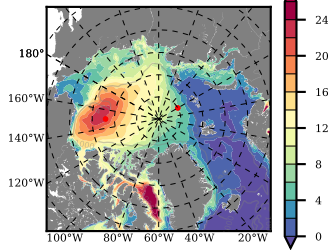

ERA01NEM405NMP mean FWC (m) over 1983

Mean FWC (m) from BG Obs Sys. (Proshutinsky et al. GRL2018) over year 2003-2017

Mean FWC (m) from Init State

ERA01NEM405NMP mean SSH anomaly

Mean DOT from Armitage et al. 2017 2003-2014