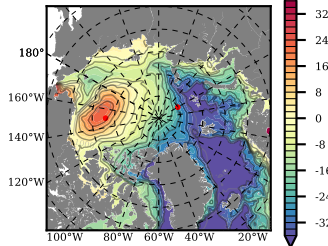

ERA01NEM405NMP mean FWC (m) over 1983

Mean FWC (m) from BG Obs Sys. (Proshutinsky et al. GRL2018) over year 2003-2017

Mean FWC (m) from Init State

ERA01NEM405NMP mean SSH anomaly

Mean DOT from Armitage et al. 2017 2003-2014