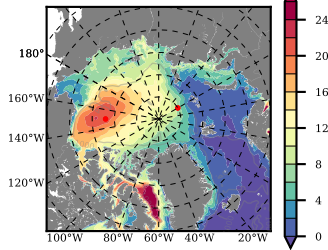

ERA01NEM405NMP mean FWC (m) over 1984

Mean FWC (m) from BG Obs Sys. (Proshutinsky et al. GRL2018) over year 2003-2017

Mean FWC (m) from Init State

ERA01NEM405NMP mean SSH anomaly

Mean DOT from Armitage et al. 2017 2003-2014