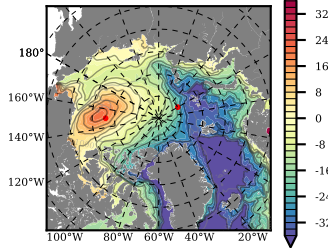

ERA01NEM405NMP mean FWC (m) over 1984

Mean FWC (m) from BG Obs Sys. (Proshutinsky et al. GRL2018) over year 2003-2017

Mean FWC (m) from Init State

ERA01NEM405NMP mean SSH anomaly

Mean DOT from Armitage et al. 2017 2003-2014