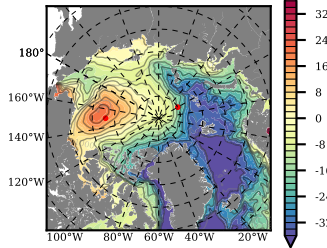

ERA01NEM405NMP mean FWC (m) over 1985

Mean FWC (m) from BG Obs Sys. (Proshutinsky et al. GRL2018) over year 2003-2017

Mean FWC (m) from Init State

ERA01NEM405NMP mean SSH anomaly

Mean DOT from Armitage et al. 2017 2003-2014