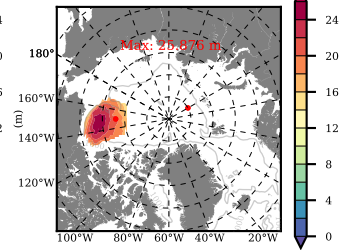

ERA01NEM405NMP mean FWC (m) over 1985

Mean FWC (m) from BG Obs Sys. (Proshutinsky et al. GRL2018) over year 2003-2017

Mean FWC (m) from Init State

ERA01NEM405NMP mean SSH anomaly

Mean DOT from Armitage et al. 2017 2003-2014