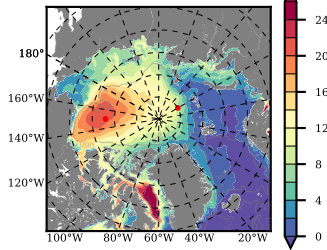

ERA01NEM405NMP mean FWC (m) over 1985

Mean FWC (m) from BG Obs Sys. (Proshutinsky et al. GRL2018) over year 2003-2017

Mean FWC (m) from Init State

ERA01NEM405NMP mean SSH anomaly

Mean DOT from Armitage et al. 2017 2003-2014