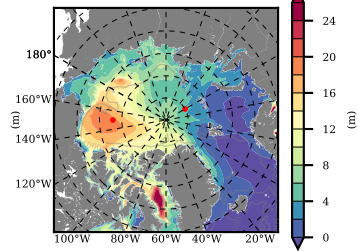

ERA01NEM405NMP mean FWC (m) over 1986

Mean FWC (m) from BG Obs Sys. (Proshutinsky et al. GRL2018) over year 2003-2017

Mean FWC (m) from Init State

ERA01NEM405NMP mean SSH anomaly

Mean DOT from Armitage et al. 2017 2003-2014