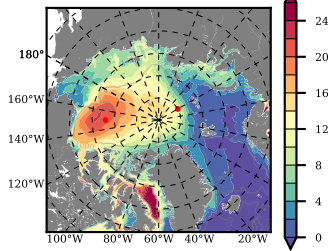

ERA01NEM405NMP mean FWC (m) over 1986

Mean FWC (m) from BG Obs Sys. (Proshutinsky et al. GRL2018) over year 2003-2017

Mean FWC (m) from Init State

ERA01NEM405NMP mean SSH anomaly

Mean DOT from Armitage et al. 2017 2003-2014