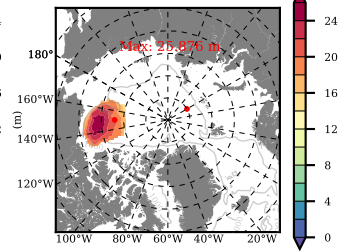

ERA01NEM405NMP mean FWC (m) over 1986

Mean FWC (m) from BG Obs Sys. (Proshutinsky et al. GRL2018) over year 2003-2017

Mean FWC (m) from Init State

ERA01NEM405NMP mean SSH anomaly

Mean DOT from Armitage et al. 2017 2003-2014