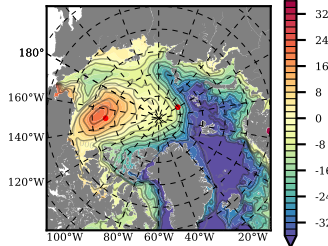

ERA01NEM405NMP mean FWC (m) over 1986

Mean FWC (m) from BG Obs Sys. (Proshutinsky et al. GRL2018) over year 2003-2017

Mean FWC (m) from Init State

ERA01NEM405NMP mean SSH anomaly

Mean DOT from Armitage et al. 2017 2003-2014