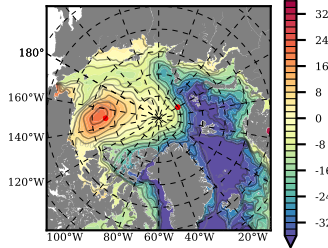

ERA01NEM405NMP mean FWC (m) over 1987

Mean FWC (m) from BG Obs Sys. (Proshutinsky et al. GRL2018) over year 2003-2017

Mean FWC (m) from Init State

ERA01NEM405NMP mean SSH anomaly

Mean DOT from Armitage et al. 2017 2003-2014