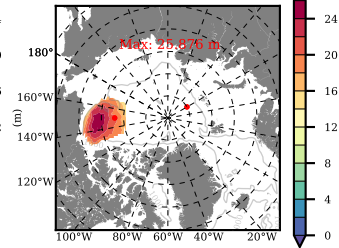

ERA01NEM405NMP mean FWC (m) over 1987

Mean FWC (m) from BG Obs Sys. (Proshutinsky et al. GRL2018) over year 2003-2017

Mean FWC (m) from Init State

ERA01NEM405NMP mean SSH anomaly

Mean DOT from Armitage et al. 2017 2003-2014