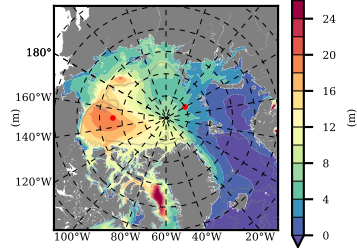

ERA01NEM405NMP mean FWC (m) over 1987

Mean FWC (m) from BG Obs Sys. (Proshutinsky et al. GRL2018) over year 2003-2017

Mean FWC (m) from Init State

ERA01NEM405NMP mean SSH anomaly

Mean DOT from Armitage et al. 2017 2003-2014