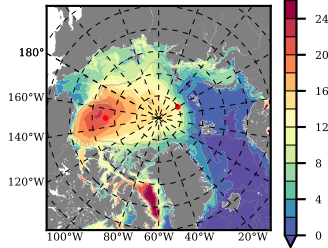

ERA01NEM405NMP mean FWC (m) over 1987

Mean FWC (m) from BG Obs Sys. (Proshutinsky et al. GRL2018) over year 2003-2017

Mean FWC (m) from Init State

ERA01NEM405NMP mean SSH anomaly

Mean DOT from Armitage et al. 2017 2003-2014