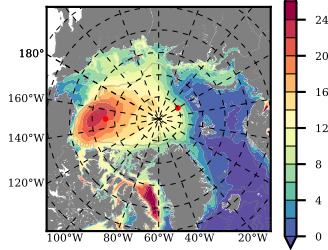

ERA01NEM405NMP mean FWC (m) over 1988

Mean FWC (m) from BG Obs Sys. (Proshutinsky et al. GRL2018) over year 2003-2017

Mean FWC (m) from Init State

ERA01NEM405NMP mean SSH anomaly

Mean DOT from Armitage et al. 2017 2003-2014