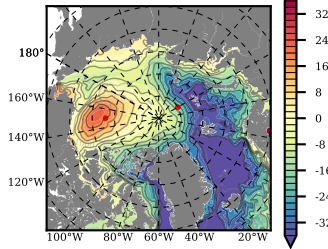

ERA01NEM405NMP mean FWC (m) over 1988

Mean FWC (m) from BG Obs Sys. (Proshutinsky et al. GRL2018) over year 2003-2017

Mean FWC (m) from Init State

ERA01NEM405NMP mean SSH anomaly

Mean DOT from Armitage et al. 2017 2003-2014