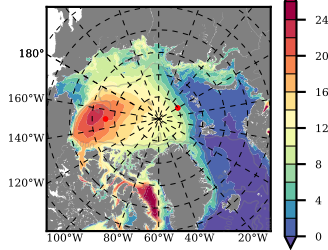

ERA01NEM405NMP mean FWC (m) over 1989

Mean FWC (m) from BG Obs Sys. (Proshutinsky et al. GRL2018) over year 2003-2017

Mean FWC (m) from Init State

ERA01NEM405NMP mean SSH anomaly

Mean DOT from Armitage et al. 2017 2003-2014