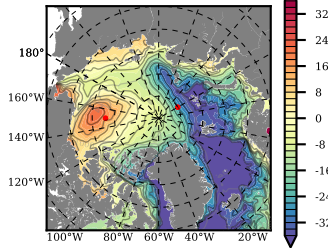

ERA01NEM405NMP mean FWC (m) over 1989

Mean FWC (m) from BG Obs Sys. (Proshutinsky et al. GRL2018) over year 2003-2017

Mean FWC (m) from Init State

ERA01NEM405NMP mean SSH anomaly

Mean DOT from Armitage et al. 2017 2003-2014