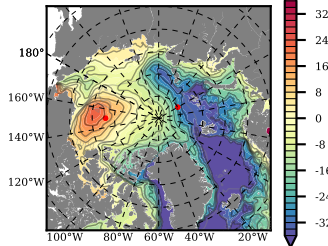

ERA01NEM405NMP mean FWC (m) over 1990

Mean FWC (m) from BG Obs Sys. (Proshutinsky et al. GRL2018) over year 2003-2017

Mean FWC (m) from Init State

ERA01NEM405NMP mean SSH anomaly

Mean DOT from Armitage et al. 2017 2003-2014