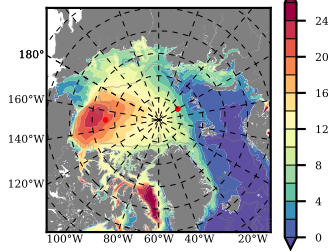

ERA01NEM405NMP mean FWC (m) over 1990

Mean FWC (m) from BG Obs Sys. (Proshutinsky et al. GRL2018) over year 2003-2017

Mean FWC (m) from Init State

ERA01NEM405NMP mean SSH anomaly

Mean DOT from Armitage et al. 2017 2003-2014