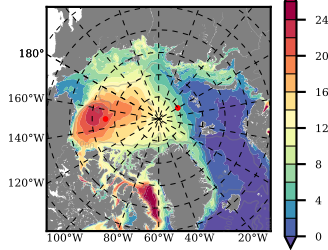

ERA01NEM405NMP mean FWC (m) over 1991

Mean FWC (m) from BG Obs Sys. (Proshutinsky et al. GRL2018) over year 2003-2017

Mean FWC (m) from Init State

ERA01NEM405NMP mean SSH anomaly

Mean DOT from Armitage et al. 2017 2003-2014