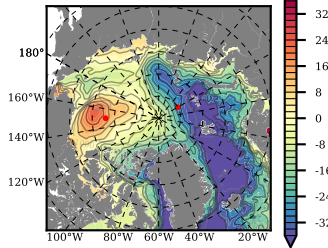

ERA01NEM405NMP mean FWC (m) over 1991

Mean FWC (m) from BG Obs Sys. (Proshutinsky et al. GRL2018) over year 2003-2017

Mean FWC (m) from Init State

ERA01NEM405NMP mean SSH anomaly

Mean DOT from Armitage et al. 2017 2003-2014