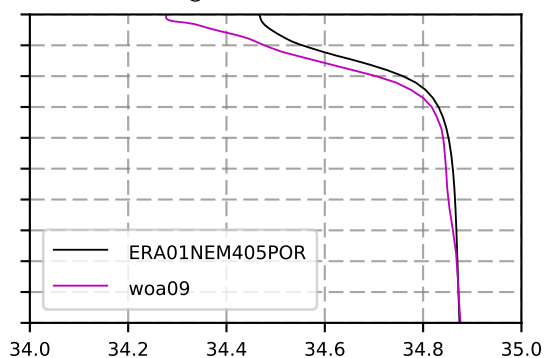

1981 mean temperature
@ moor BRAVO box

1981 mean Salinity
@ moor BRAVO box

@ moor ALPHA box

@ moor ALPHA box