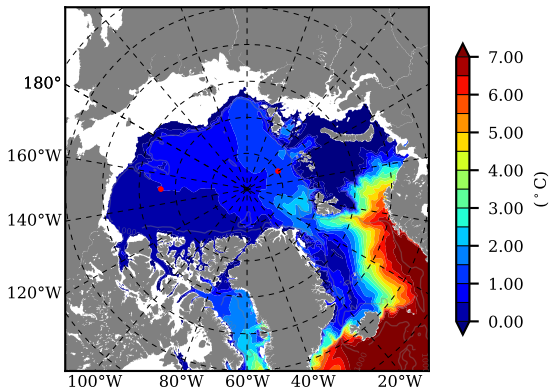

ERA01NEM405PSA AW Max Temp over 1979

AW Max Temp from PHC 3.0

ERA01NEM405PSA AW Max Temp depth

AW Max Temp depth from PHC 3.0