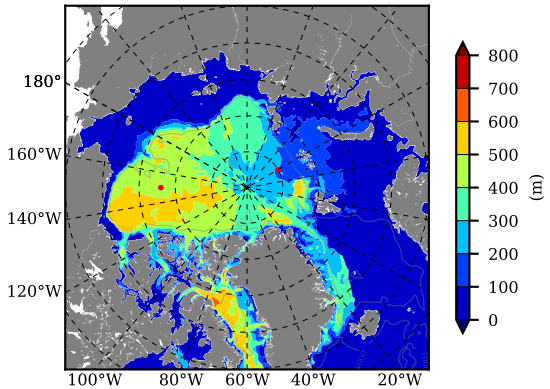

ERA01NEM405PSA AW Max Temp over 1979

AW Max Temp from PHC 3.0

ERA01NEM405PSA AW Max Temp depth

AW Max Temp depth from PHC 3.0