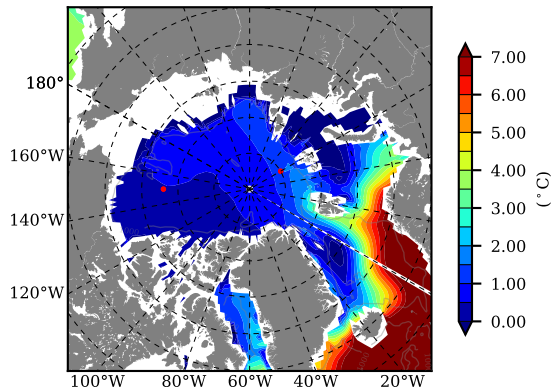

ERA01NEM405PSA AW Max Temp over 1980

AW Max Temp from PHC 3.0

ERA01NEM405PSA AW Max Temp depth

AW Max Temp depth from PHC 3.0