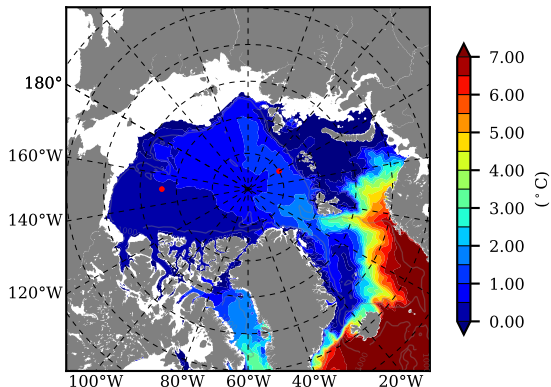

ERA01NEM405PSA AW Max Temp over 1980

AW Max Temp from PHC 3.0

ERA01NEM405PSA AW Max Temp depth

AW Max Temp depth from PHC 3.0