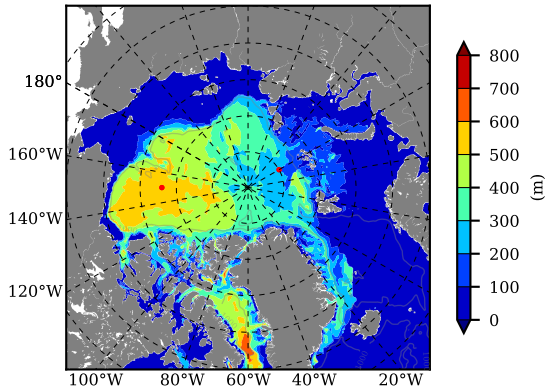

ERA01NEM405PSA AW Max Temp over 1980

AW Max Temp from PHC 3.0

ERA01NEM405PSA AW Max Temp depth

AW Max Temp depth from PHC 3.0