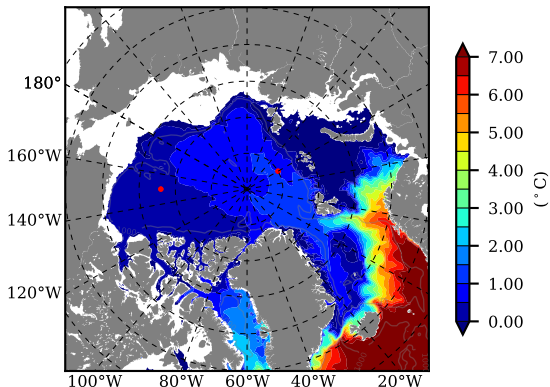

ERA01NEM405PSA AW Max Temp over 1981

AW Max Temp from PHC 3.0

ERA01NEM405PSA AW Max Temp depth

AW Max Temp depth from PHC 3.0