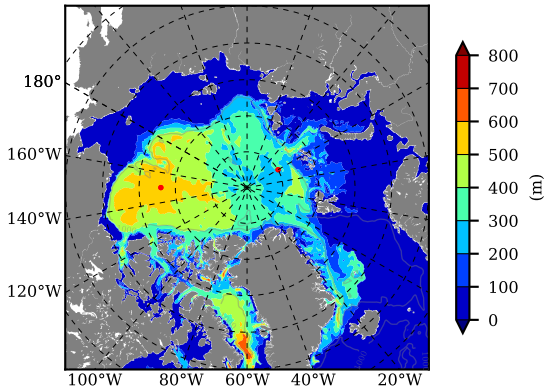

ERA01NEM405PSA AW Max Temp over 1981

AW Max Temp from PHC 3.0

ERA01NEM405PSA AW Max Temp depth

AW Max Temp depth from PHC 3.0