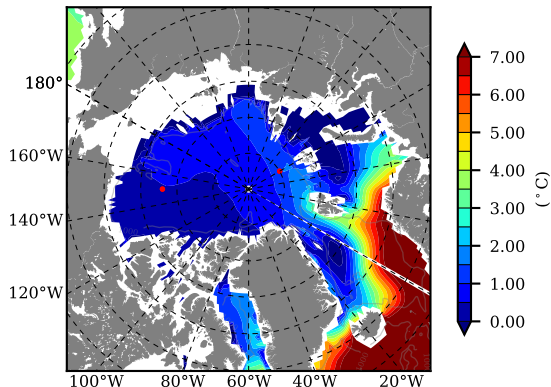

ERA01NEM405PSA AW Max Temp over 1981

AW Max Temp from PHC 3.0

ERA01NEM405PSA AW Max Temp depth

AW Max Temp depth from PHC 3.0