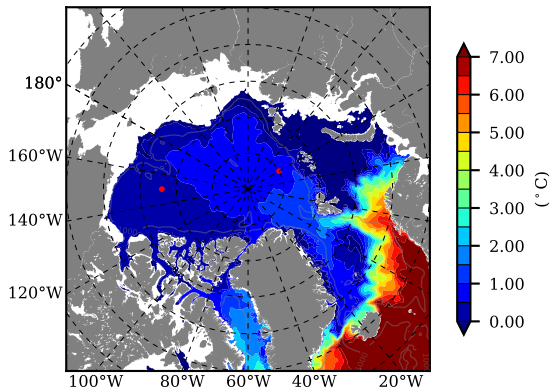

ERA01NEM405PSA AW Max Temp over 1982

AW Max Temp from PHC 3.0

ERA01NEM405PSA AW Max Temp depth

AW Max Temp depth from PHC 3.0