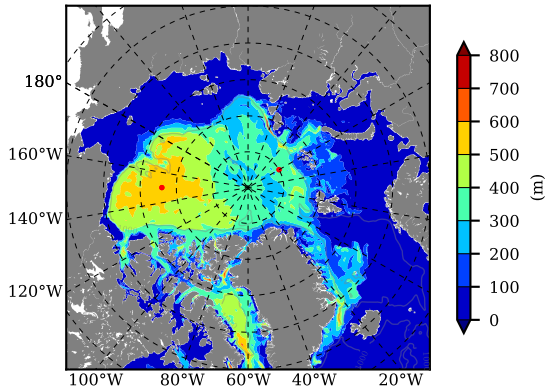

ERA01NEM405PSA AW Max Temp over 1982

AW Max Temp from PHC 3.0

ERA01NEM405PSA AW Max Temp depth

AW Max Temp depth from PHC 3.0