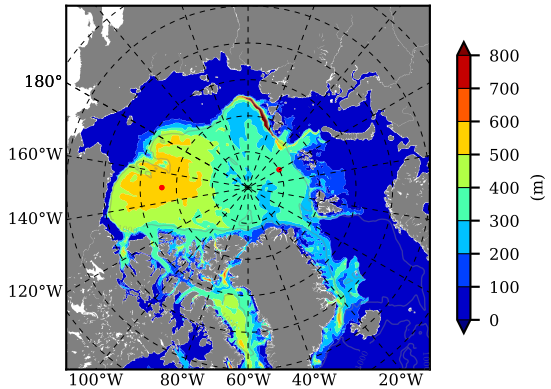

ERA01NEM405PSA AW Max Temp over 1983

AW Max Temp from PHC 3.0

ERA01NEM405PSA AW Max Temp depth

AW Max Temp depth from PHC 3.0