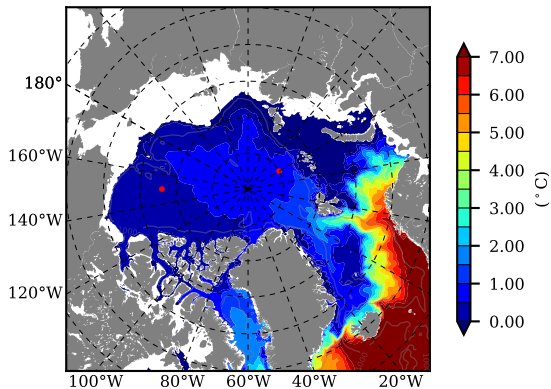

ERA01NEM405PSA AW Max Temp over 1983

AW Max Temp from PHC 3.0

ERA01NEM405PSA AW Max Temp depth

AW Max Temp depth from PHC 3.0