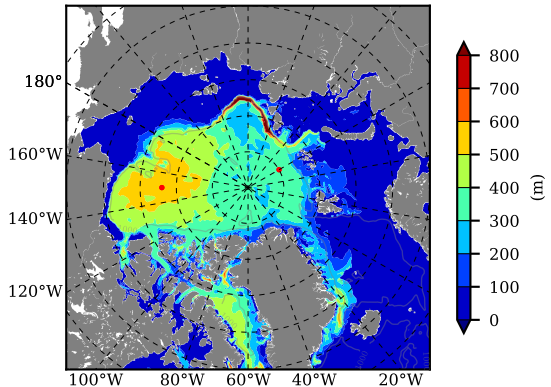

ERA01NEM405PSA AW Max Temp over 1984

AW Max Temp from PHC 3.0

ERA01NEM405PSA AW Max Temp depth

AW Max Temp depth from PHC 3.0