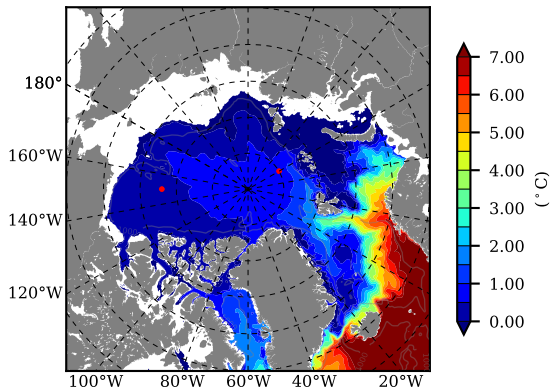

ERA01NEM405PSA AW Max Temp over 1984

AW Max Temp from PHC 3.0

ERA01NEM405PSA AW Max Temp depth

AW Max Temp depth from PHC 3.0