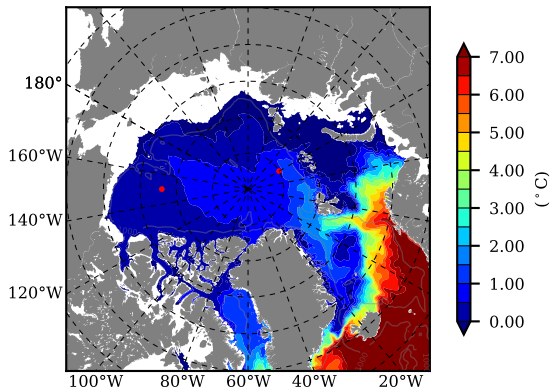

ERA01NEM405PSA AW Max Temp over 1985

AW Max Temp from PHC 3.0

ERA01NEM405PSA AW Max Temp depth

AW Max Temp depth from PHC 3.0