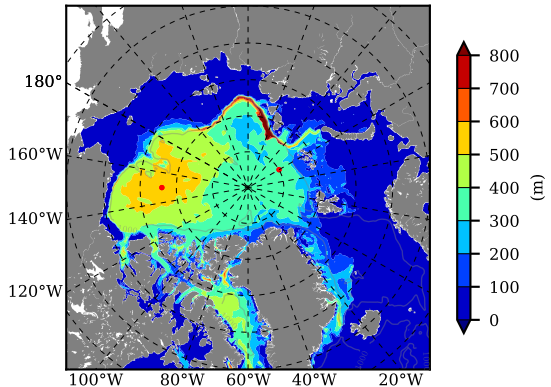

ERA01NEM405PSA AW Max Temp over 1985

AW Max Temp from PHC 3.0

ERA01NEM405PSA AW Max Temp depth

AW Max Temp depth from PHC 3.0