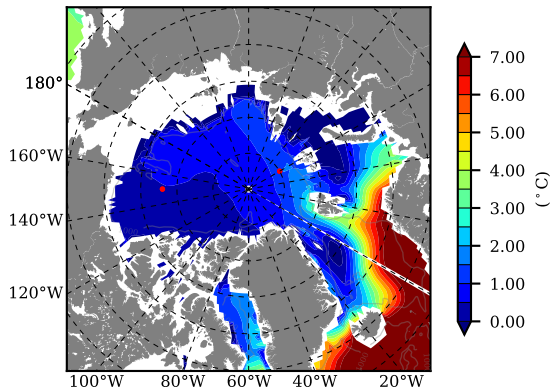

ERA01NEM405PSA AW Max Temp over 1985

AW Max Temp from PHC 3.0

ERA01NEM405PSA AW Max Temp depth

AW Max Temp depth from PHC 3.0