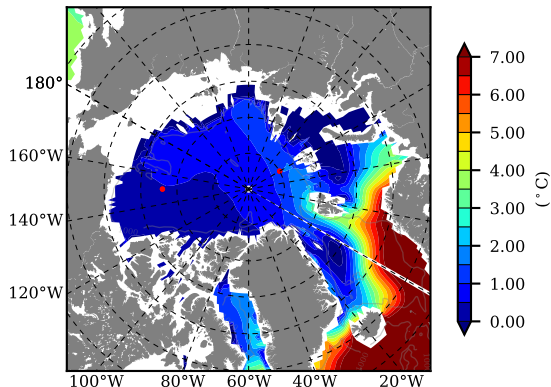

ERA01NEM405PSA AW Max Temp over 1986

AW Max Temp from PHC 3.0

ERA01NEM405PSA AW Max Temp depth

AW Max Temp depth from PHC 3.0