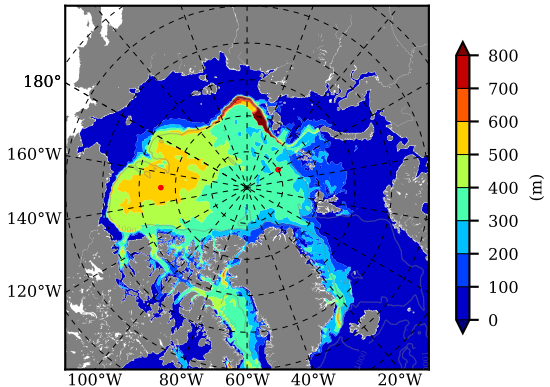

ERA01NEM405PSA AW Max Temp over 1986

AW Max Temp from PHC 3.0

ERA01NEM405PSA AW Max Temp depth

AW Max Temp depth from PHC 3.0