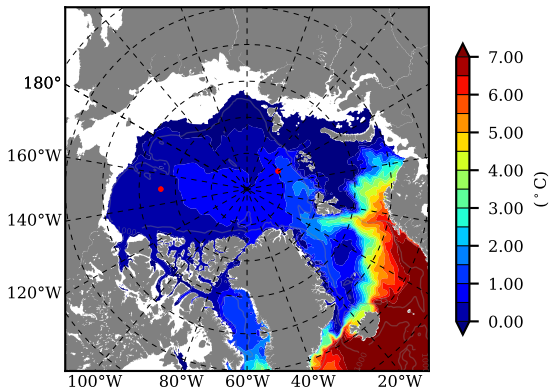

ERA01NEM405PSA AW Max Temp over 1986

AW Max Temp from PHC 3.0

ERA01NEM405PSA AW Max Temp depth

AW Max Temp depth from PHC 3.0