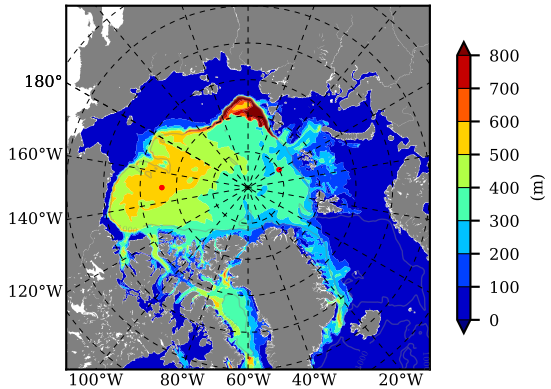

ERA01NEM405PSA AW Max Temp over 1987

AW Max Temp from PHC 3.0

ERA01NEM405PSA AW Max Temp depth

AW Max Temp depth from PHC 3.0