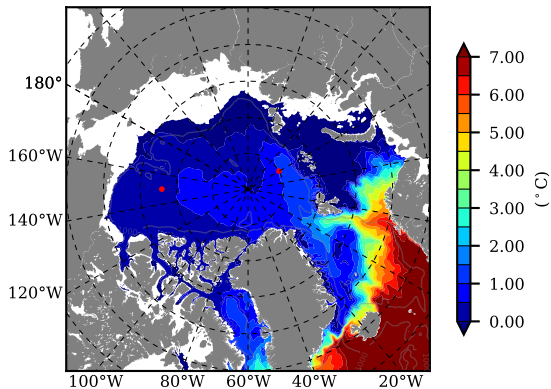

ERA01NEM405PSA AW Max Temp over 1987

AW Max Temp from PHC 3.0

ERA01NEM405PSA AW Max Temp depth

AW Max Temp depth from PHC 3.0