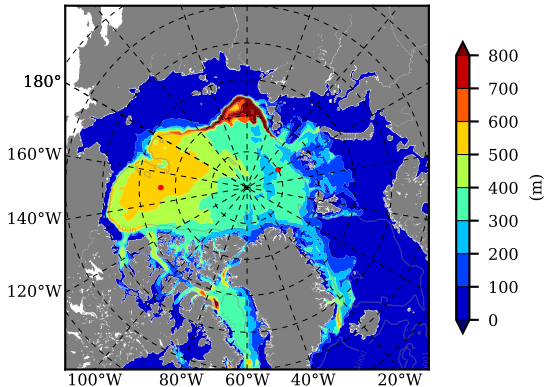

ERA01NEM405PSA AW Max Temp over 1988

AW Max Temp from PHC 3.0

ERA01NEM405PSA AW Max Temp depth

AW Max Temp depth from PHC 3.0