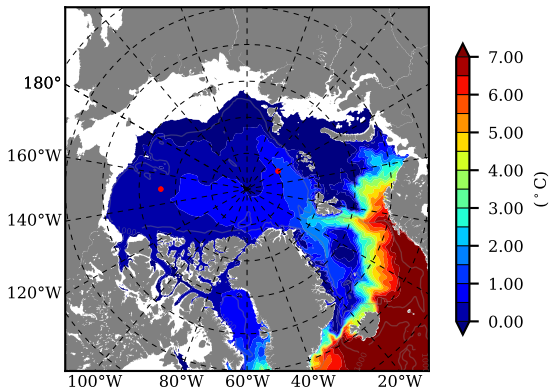

ERA01NEM405PSA AW Max Temp over 1988

AW Max Temp from PHC 3.0

ERA01NEM405PSA AW Max Temp depth

AW Max Temp depth from PHC 3.0