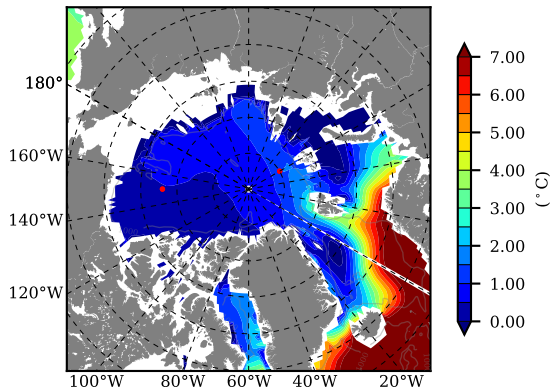

ERA01NEM405PSA AW Max Temp over 1988

AW Max Temp from PHC 3.0

ERA01NEM405PSA AW Max Temp depth

AW Max Temp depth from PHC 3.0